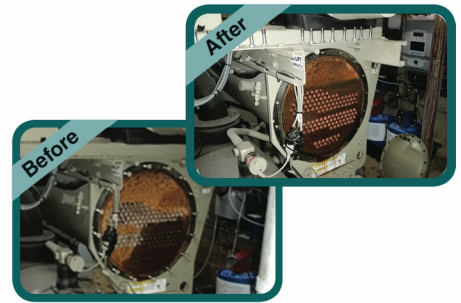

SDS+RTD

Safely
Cleaning
Pipes

DELTA
PRODUCTS
GROUP

SDS+RTD (Ready to Descale) is our newest unique descaler. It was designed with convenience in mind for the end user who loves using our **PS8000 Pre-Soak** along with our other descalers. It too is non-hazardous, biodegradable, non-toxic and safe enough to hold in the open hand. It will dissolve calcium carbonate, rust, lime and other water formed deposits from just about any type of water operated equipment. It is not just limited to use in places such as; food plants, hospitals, manufacturing and steel plants. For those who need to clean and beautify swimming pools and decorative water fountains, this is a great product for these types of applications as well. Be the hero and introduce this amazingly safe product to your boss, friend, co-worker or customer. Not only will you enjoy using it, you will reap the energy savings benefit with a ROI in a very short time.

Additional **SDS+RTD** Benefits

Environmentally Friendly

- Non-hazardous and Biodegradable
- Safe enough to hold in the open hand

Rapid Cleaning Action

- Average cleaning is 2-4 hours
- Dissolve two pounds per gallon used

Energy Savings

- Watch the equipment temps lower in minutes
- Experience lower energy bills

Safe to Touch

- Don't knock it until you've tried it
- The proof is on the shiny metals

Onsite Labor & Training

- Turn-key labor available
- On site or at Delta training available