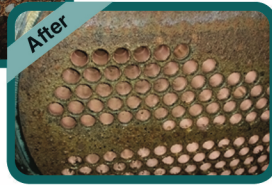

SDS+RTD

Safely
Cleaning
Pipes

DELTA
PRODUCTS
GROUP

SDS+RTD (Ready to Descale) is our newest unique descaler. It was designed with convenience in mind for the end user who loves using our **PS8000 Pre-Soak** along with our other descalers. It too is non-hazardous, biodegradable, non-toxic and safe enough to hold in the open hand. It will dissolve calcium carbonate, rust, lime and other water formed deposits from just about any type of water operated equipment. It is not just limited to use in places such as; food plants, hospitals, manufacturing and steel plants. For those who need to clean and beautify swimming pools and decorative water fountains, this is a great product for these types of applications as well. Be the hero and introduce this amazingly safe product to your boss, friend, co-worker or customer. Not only will you enjoy using it, you will reap the energy savings benefit with a ROI in a very short time.